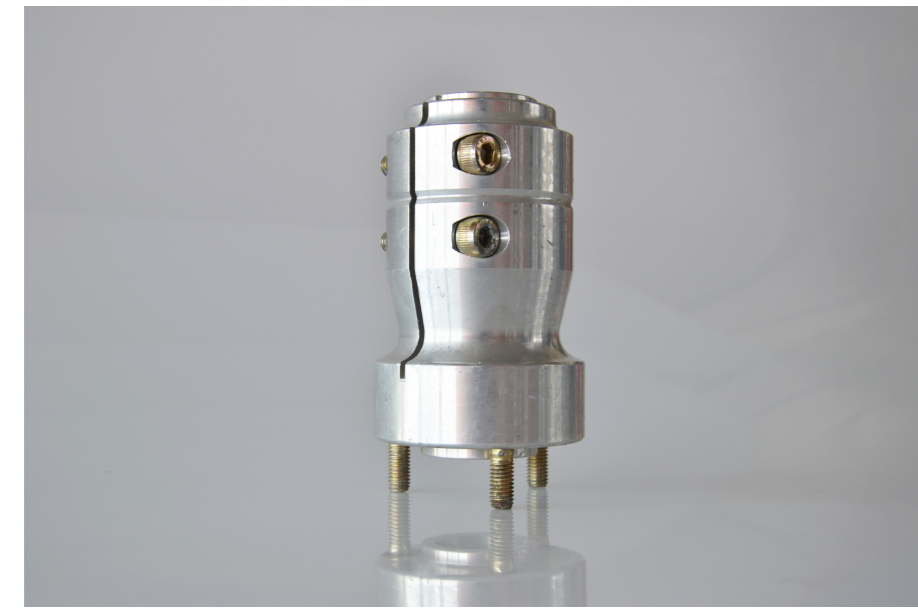

	Code	Description	Price
1	NL35SED		55.00 €

1 - NL35SED

	Code	Description	Price
1	MZ8550-10		30.50 €

1 - MZ8550-10